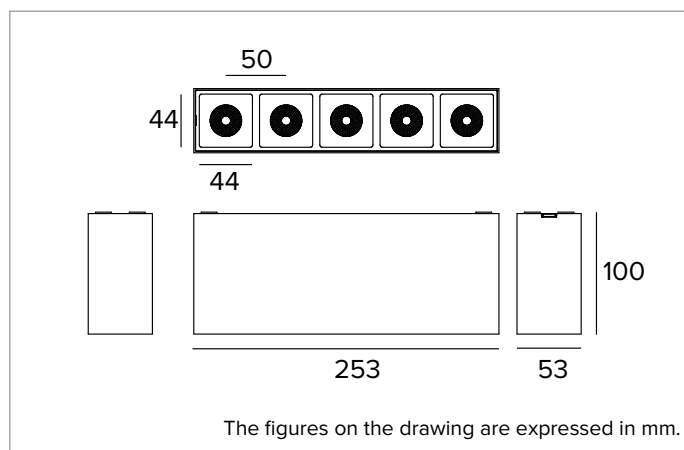

1T8952EL | OZ Stand Alone - Ceiling Luminaire

LED ceiling fixtures

		3500K	H(m)	D(m)	Emax(lx)
		Ra90		49°	
Fixture Power	33W	1	0.92	5224	
Source Flux	4530lm	2	1.83	1306	
Fixture Flux	3247lm	3	2.75	580	
Efficacy	99lm/W	4	3.67	326	
TS1253	Imax=1153cd/klm	Imax	5224cd	5	4.59

Optic: REFLECTOR

Beam angles: AM

Optical efficiency: 72%

Fixture flux: 3247lm

Luminous efficacy: 99lm/W

Photobiological safety: Compliant with RG1 low risk group

MECHANICAL CHARACTERISTICS

Black painted die-cast aluminium body. 253x53mm version.

Colour and finish: Deep black

Dimensions: AxB=253x53mm

Weight: 1Kg

Version: 5X

Degree of protection: IP20

ELECTRICAL CHARACTERISTICS

Electronic ON-OFF driver integrated in the body of the fixture.

Fixture Power: 33W